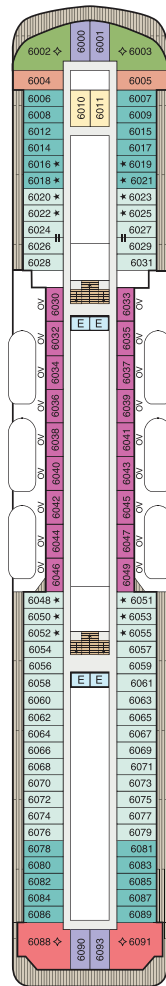

— ACCOMMODATIONS —

Oceania R Class	OS	VS	A	B	C	D	F	G
Square Footage	2,000	1,200+	1,000	440	291	291	240	174
Complimentary in-suite bar with full-size premium spirits and wines	•	•						
24-hour Butler Service	•	•	•					
Coordination of shore-side dinner and entertainment reservations (once on board)	•	•	•					
Welcome bottle of Champagne	•	•	•	•				
Unlimited access to Aquamar Spa Terrace	•	•	•	•				
Free laundry Service*	•	•	•	•				
Priority Ship Embarkation	•	•	•	•				
Private Teak Veranda	•	•	•	•	•			
Floor to Ceiling Panoramic Windows	•	•	•	•	•			
Ocean View	•	•	•	•	•	•	•	•
Bathroom with Shower	•	•	•	•	•	•	•	•
Wireless Internet access and cellular service	•	•	•	•	•	•	•	•
24-Hour Room Service	•	•	•	•	•	•	•	•
Refrigerated Mini Bar	•	•	•	•	•	•	•	•
Plush Cotton Robes	•	•	•	•	•	•	•	•
Tranquility Bed	•	•	•	•	•	•	•	•

DECK 5

- Show Lounge
- Boutiques
- Upper Hall
- Oceania Club Ambassador Desk
- Martinis
- Casino
- Baristas
- The Grand Bar
- The Grand Dining Room

DECK 4

- Reception Desk
- Reception Hall
- Destination Services
- Concierge
- Medical Center
- Staterooms

- DECK 8**
- Bridge
 - Staterooms

STATEROOM COLOR LEGEND

SIRENA DECK PLAN

DECK 7

- Launderette
- Staterooms

DECK 6

- Staterooms

DECK 5

- Show Lounge
- Boutiques
- Upper Hall
- Oceania Club
- Ambassador Desk
- Martinis
- Casino
- Baristas
- The Grand Bar
- The Grand Dining Room

DECK 4

- Reception Desk
- Reception Hall
- Destination Services
- Concierge
- Medical Center
- Staterooms