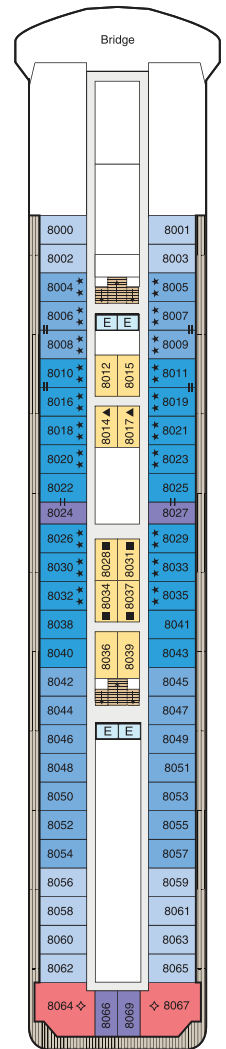

— ACCOMMODATIONS —

Oceania R Class	OS	VS	A	B	C	D	F	G
Square Footage	2,000	1,200+	1,000	440	291	291	240	174
Complimentary in-suite bar with full-size premium spirits and wines	•	•						
24-hour Butler Service	•	•	•					
Coordination of shore-side dinner and entertainment reservations (once on board)	•	•	•					
Welcome bottle of Champagne	•	•	•	•				
Unlimited access to Aquamar Spa Terrace	•	•	•	•				
Free laundry Service*	•	•	•	•				
Priority Ship Embarkation	•	•	•	•				
Private Teak Veranda	•	•	•	•	•			
Floor to Ceiling Panoramic Windows	•	•	•	•	•			
Ocean View	•	•	•	•	•	•	•	•
Bathroom with Shower	•	•	•	•	•	•	•	•
Wireless Internet access and cellular service	•	•	•	•	•	•	•	•
24-Hour Room Service	•	•	•	•	•	•	•	•
Refrigerated Mini Bar	•	•	•	•	•	•	•	•
Plush Cotton Robes	•	•	•	•	•	•	•	•
Tranquility Bed	•	•	•	•	•	•	•	•

DECK 5

- Show Lounge
- Boutiques
- Upper Hall
- Oceania Club Ambassador Desk
- Martinis
- Casino
- Baristas
- The Grand Bar
- The Grand Dining Room

DECK 4

- Reception Desk
- Reception Hall
- Destination Services
- Concierge
- Medical Center
- Staterooms

DECK 3

- Staterooms

SIRENA DECK PLAN

SYMBOL LEGEND

- ♣♣ Restrooms
- E Elevator
- 🚪 Launderette
- OV Obstructed Views
- ▲ Triple with Pullman
- ★ Triple with Sofabed
- Quad with Pullman
- ★ Quad with Sofabed
- || Connecting Staterooms
- ♿ Wheelchair Accessible
- ◇ 3rd guest occupancy available upon request

- Show Lounge
- Boutiques
- Upper Hall
- Oceania Club
- Ambassador Desk
- Martinis
- Casino
- Baristas
- The Grand Bar
- The Grand Dining Room

DECK 4

- Reception Desk
- Reception Hall
- Destination Services
- Concierge
- Medical Center
- Staterooms