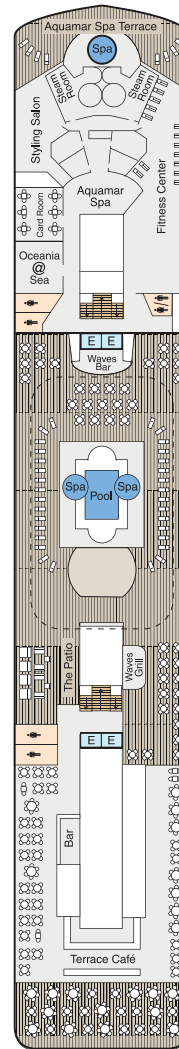

— ACCOMMODATIONS —

Oceania R Class	OS	VS	A	B	C	D	F	G
Square Footage	2,000	1,200+	1,000	440	291	291	240	174
Complimentary in-suite bar with full-size premium spirits and wines	•	•						
24-hour Butler Service	•	•	•					
Coordination of shore-side dinner and entertainment reservations (once on board)	•	•	•					
Welcome bottle of Champagne	•	•	•	•				
Unlimited access to Aquamar Spa Terrace	•	•	•	•				
Free laundry Service*	•	•	•	•				
Priority Ship Embarkation	•	•	•	•				
Private Teak Veranda	•	•	•	•	•			
Floor to Ceiling Panoramic Windows	•	•	•	•	•			
Ocean View	•	•	•	•	•	•	•	•
Bathroom with Shower	•	•	•	•	•	•	•	•
Wireless Internet access and cellular service	•	•	•	•	•	•	•	•
24-Hour Room Service	•	•	•	•	•	•	•	•
Refrigerated Mini Bar	•	•	•	•	•	•	•	•
Plush Cotton Robes	•	•	•	•	•	•	•	•
Tranquility Bed	•	•	•	•	•	•	•	•

DECK 5

- Show Lounge
- Boutiques
- Upper Hall
- Oceania Club Ambassador Desk
- Martinis
- Casino
- Baristas
- The Grand Bar
- The Grand Dining Room

DECK 4

- Reception Desk
- Reception Hall
- Destination Services
- Concierge
- Medical Center
- Staterooms

DECK 3

- Staterooms

SIRENA DECK PLAN

SYMBOL LEGEND

- ♣♣ Restrooms
- E Elevator
- 🚪 Launderette
- OV Obstructed Views
- ▲ Triple with Pullman
- ★ Triple with Sofabed
- Quad with Pullman
- ★ Quad with Sofabed
- || Connecting Staterooms
- ♿ Wheelchair Accessible
- ◇ 3rd guest occupancy available upon request

- DECK 8**
- Bridge
 - Staterooms

STATEROOM COLOR LEGEND

SIRENA DECK PLAN

DECK 7

- Launderette
- Staterooms

DECK 6

- Staterooms

DECK 5