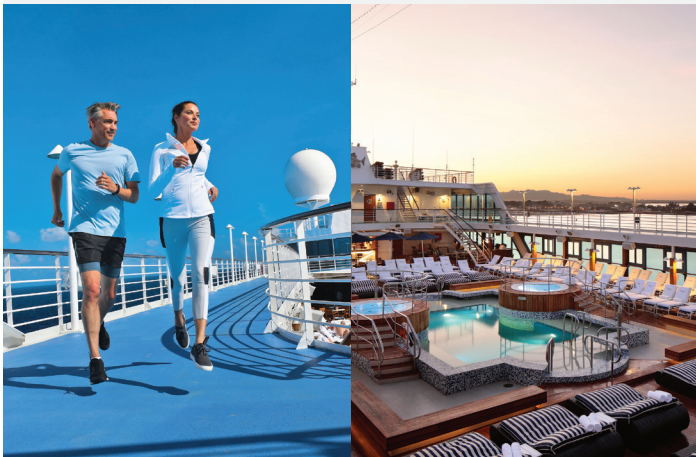

*Prices are per person, based on double occupancy, and reflect all savings. Onboard meals, and entertainment are included. Wi-Fi offer includes two devices per stateroom. Prices, itinerary, and offer are subject to change. For more details visit go-next.com/terms.