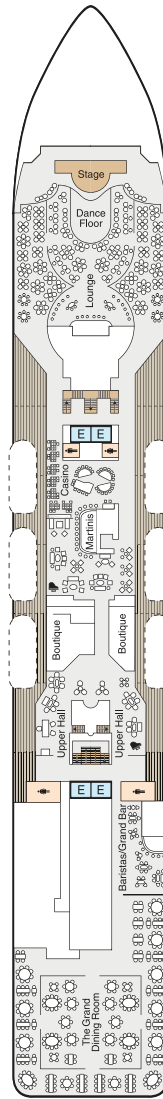

— ACCOMMODATIONS —

Oceania R Class	OS	VS	A	B	C	D	F	G
Square Footage	2,000	1,200+	1,000	440	291	291	240	174
Complimentary in-suite bar with full-size premium spirits and wines	•	•						
24-hour Butler Service	•	•	•					
Coordination of shore-side dinner and entertainment reservations (once on board)	•	•	•					
Welcome bottle of Champagne	•	•	•	•				
Unlimited access to Aquamar Spa Terrace	•	•	•	•				
Free laundry Service*	•	•	•	•				
Priority Ship Embarkation	•	•	•	•				
Private Teak Veranda	•	•	•	•	•			
Floor to Ceiling Panoramic Windows	•	•	•	•	•			
Ocean View	•	•	•	•	•	•	•	•
Bathroom with Shower	•	•	•	•	•	•	•	•
Wireless Internet access and cellular service	•	•	•	•	•	•	•	•
24-Hour Room Service	•	•	•	•	•	•	•	•
Refrigerated Mini Bar	•	•	•	•	•	•	•	•
Plush Cotton Robes	•	•	•	•	•	•	•	•
Tranquility Bed	•	•	•	•	•	•	•	•

- DECK 8**
- Bridge
 - Staterooms

STATEROOM COLOR LEGEND

OS	VS	PH1	PH2	PH3	A1	A2	A3
B1	B2	C1	C2	D	S	F	G

INSIGNIA, NAUTICA, & REGATTA DECK PLAN

DECK 7

- Launderette
- Staterooms

DECK 6

- Staterooms

DECK 5

- Show Lounge
- Boutiques
- Upper Hall
- Oceania Club Ambassador Desk
- Martinis
- Casino
- Baristas
- The Grand Bar
- The Grand Dining Room

DECK 4

- Reception Desk
- Reception Hall
- Destination Services
- Concierge
- Medical Center
- Staterooms

DECK 3

- Staterooms

SIRENA DECK PLAN

SYMBOL LEGEND

- ♣♣ Restrooms
- E Elevator
- 🚪 Launderette
- OV Obstructed Views
- ▲ Triple with Pullman
- ★ Triple with Sofabed
- Quad with Pullman
- ★ Quad with Sofabed
- || Connecting Staterooms
- ♿ Wheelchair Accessible
- ◇ 3rd guest occupancy available upon request