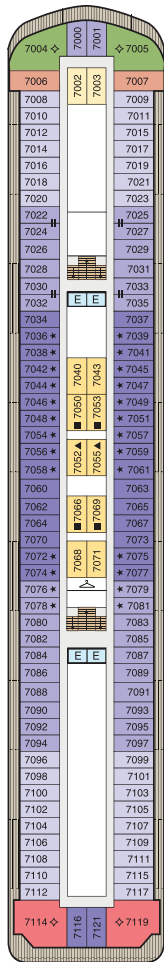

DECK 7

- Launderette
- Staterooms