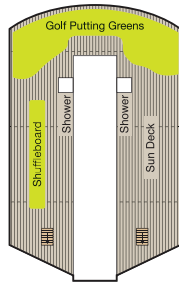

— ACCOMMODATIONS —

Oceania R Class	OS	VS	A	B	C	D	F	G
Square Footage	2,000	1,200+	1,000	440	291	291	240	174
Complimentary in-suite bar with full-size premium spirits and wines	•	•						
24-hour Butler Service	•	•	•					
Coordination of shore-side dinner and entertainment reservations (once on board)	•	•	•					
Welcome bottle of Champagne	•	•	•	•				
Unlimited access to Aquamar Spa Terrace	•	•	•	•				
Free laundry Service*	•	•	•	•				
Priority Ship Embarkation	•	•	•	•				
Private Teak Veranda	•	•	•	•	•			
Floor to Ceiling Panoramic Windows	•	•	•	•	•			
Ocean View	•	•	•	•	•	•	•	•
Bathroom with Shower	•	•	•	•	•	•	•	•
Wireless Internet access and cellular service	•	•	•	•	•	•	•	•
24-Hour Room Service	•	•	•	•	•	•	•	•
Refrigerated Mini Bar	•	•	•	•	•	•	•	•
Plush Cotton Robes	•	•	•	•	•	•	•	•
Tranquility Bed	•	•	•	•	•	•	•	•

*Up to three bags and up to 20 garments in each bag

INSIGNIA, NAUTICA, & REGATTA DECK PLAN

SYMBOL LEGEND

- ♣♣ Restrooms
- E Elevator
- 👕 Launderette
- OV Obstructed Views
- ▲ Triple with Pullman
- ★ Triple with Sofabed
- Quad with Pullman
- ★ ★ Quad with Sofabed
- || Connecting Staterooms
- ♿ Wheelchair Accessible
- ◇ 3rd guest occupancy available upon request