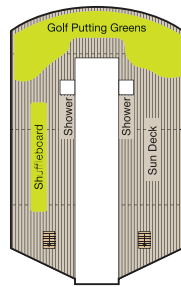

DECK 5

- Show Lounge
- Boutiques
- Upper Hall
- Oceania Club Ambassador Desk
- Martinis
- Casino
- Baristas
- The Grand Bar
- The Grand Dining Room

DECK 4

- Reception Desk
- Reception Hall
- Destination Services
- Concierge
- Medical Center
- Staterooms

DECK 3

- Staterooms

SIRENA DECK PLAN

SYMBOL LEGEND

- ♣♣ Restrooms
- E Elevator
- 🚪 Launderette
- OV Obstructed Views
- ▲ Triple with Pullman
- ★ Triple with Sofabed
- Quad with Pullman
- ★ Quad with Sofabed
- || Connecting Staterooms
- ♿ Wheelchair Accessible
- ◇ 3rd guest occupancy available upon request