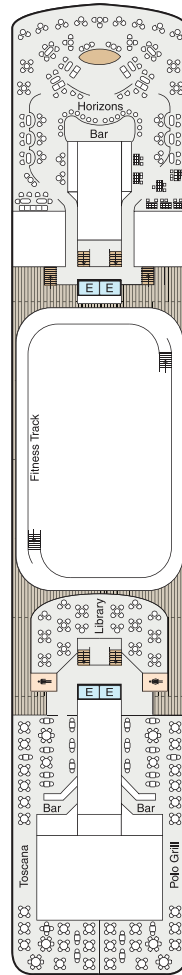

1. **DECK 10**
2. Toscana
   - Polo Grill
   - Library
   - Fitness Track
   - Horizons