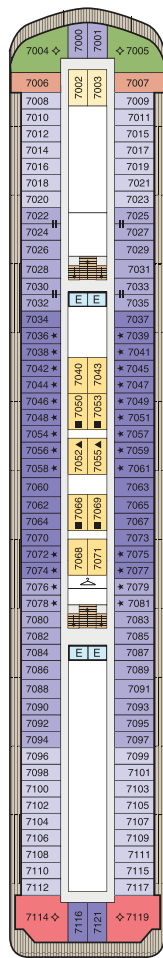

DECK 7

- Launderette
- Staterooms