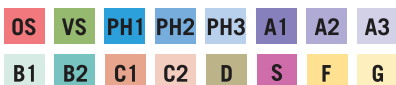

STATEROOM COLOR LEGEND