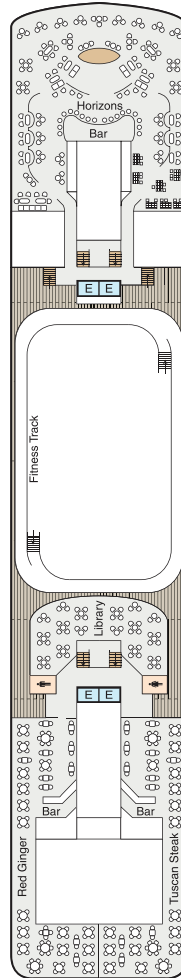

— INCLUSIONS —

LUXURY CRUISE INCLUDING:*

- FREE Gourmet Specialty Dining
- FREE Wi-Fi
- FREE Pre-paid Gratuities

*Prices are per person, based on double occupancy, and reflect all savings. Onboard meals, and entertainment are included. Wi-Fi offer includes two devices per stateroom. Prices, itinerary, and offer are subject to change. For more details visit go-next.com/terms.

— ACCOMMODATIONS —

Oceania R Class	OS	VS	A	B	C	D	F	G
Square Footage	2,000	1,200+	1,000	440	291	291	240	174
Complimentary in-suite bar with full-size premium spirits and wines	•	•						
24-hour Butler Service	•	•	•					
Coordination of shore-side dinner and entertainment reservations (once on board)	•	•	•					
Welcome bottle of Champagne	•	•	•	•				
Unlimited access to Aquamar Spa Terrace	•	•	•	•				
Free laundry Service*	•	•	•	•				
Priority Ship Embarkation	•	•	•	•				
Private Teak Veranda	•	•	•	•	•			
Floor to Ceiling Panoramic Windows	•	•	•	•	•			
Ocean View	•	•	•	•	•	•	•	•
Bathroom with Shower	•	•	•	•	•	•	•	•
Wireless Internet access and cellular service	•	•	•	•	•	•	•	•
24-Hour Room Service	•	•	•	•	•	•	•	•
Refrigerated Mini Bar	•	•	•	•	•	•	•	•
Plush Cotton Robes	•	•	•	•	•	•	•	•
Tranquility Bed	•	•	•	•	•	•	•	•

DECK 5

- Show Lounge
- Boutiques
- Upper Hall
- Oceania Club Ambassador Desk
- Martinis
- Casino
- Baristas
- The Grand Bar
- The Grand Dining Room

DECK 4

- Reception Desk
- Reception Hall
- Destination Services
- Concierge
- Medical Center
- Staterooms

DECK 3

- Staterooms

SIRENA DECK PLAN

SYMBOL LEGEND

- ♣♣ Restrooms
- E Elevator
- 🚪 Launderette
- OV Obstructed Views
- ▲ Triple with Pullman
- ★ Triple with Sofabed
- Quad with Pullman
- ★ Quad with Sofabed
- || Connecting Staterooms
- ♿ Wheelchair Accessible
- ◇ 3rd guest occupancy available upon request