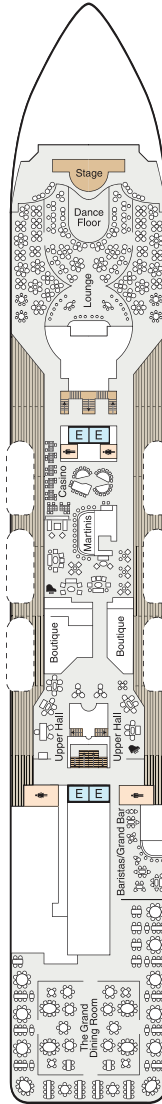

— ACCOMMODATIONS —

Oceania R Class	OS	VS	A	B	C	D	F	G
Square Footage	2,000	1,200+	1,000	440	291	291	240	174
Complimentary in-suite bar with full-size premium spirits and wines	•	•						
24-hour Butler Service	•	•	•					
Coordination of shore-side dinner and entertainment reservations (once on board)	•	•	•					
Welcome bottle of Champagne	•	•	•	•				
Unlimited access to Aquamar Spa Terrace	•	•	•	•				
Free laundry Service*	•	•	•	•				
Priority Ship Embarkation	•	•	•	•				
Private Teak Veranda	•	•	•	•	•			
Floor to Ceiling Panoramic Windows	•	•	•	•	•			
Ocean View	•	•	•	•	•	•	•	•
Bathroom with Shower	•	•	•	•	•	•	•	•
Wireless Internet access and cellular service	•	•	•	•	•	•	•	•
24-Hour Room Service	•	•	•	•	•	•	•	•
Refrigerated Mini Bar	•	•	•	•	•	•	•	•
Plush Cotton Robes	•	•	•	•	•	•	•	•
Tranquility Bed	•	•	•	•	•	•	•	•

DECK 5

- Show Lounge
- Boutiques
- Upper Hall
- Oceania Club Ambassador Desk
- Martinis
- Casino
- Baristas
- The Grand Bar
- The Grand Dining Room

DECK 4

- Reception Desk
- Reception Hall
- Destination Services
- Concierge
- Medical Center
- Staterooms

DECK 3

- Staterooms

SIRENA DECK PLAN

SYMBOL LEGEND

- ♣♣ Restrooms
- E Elevator
- 🚪 Launderette
- OV Obstructed Views
- ▲ Triple with Pullman
- ★ Triple with Sofabed
- Quad with Pullman
- ★ Quad with Sofabed
- || Connecting Staterooms
- ♿ Wheelchair Accessible
- ◇ 3rd guest occupancy available upon request

- DECK 8**
- Bridge
 - Staterooms

STATEROOM COLOR LEGEND

SIRENA DECK PLAN

DECK 7

- Launderette
- Staterooms

DECK 6

- Staterooms

DECK 5