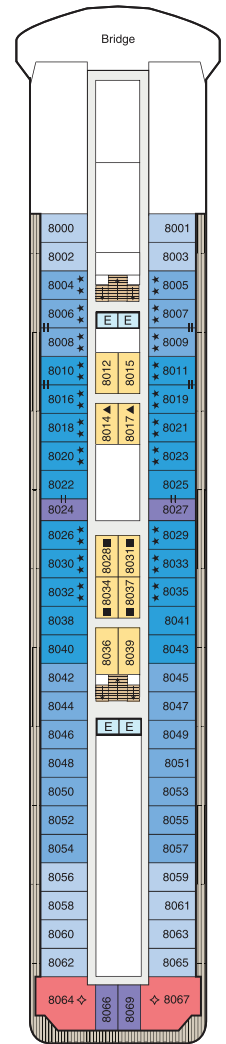

1. **DECK 8**
2. Bridge
   - Staterooms

STATEROOM COLOR LEGEND

OS	VS	PH1	PH2	PH3	A1	A2	A3
B1	B2	C1	C2	D	S	F	G