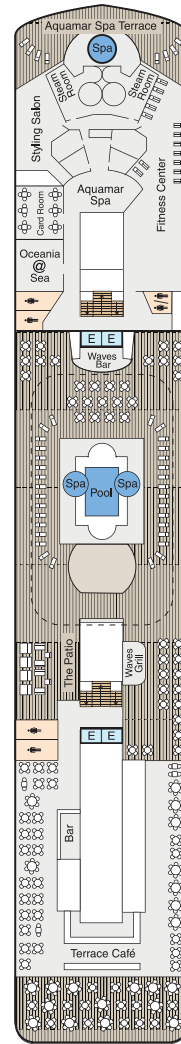

1. **DECK 9**
2. Terrace Café
   - Waves Grill
   - Waves Bar
   - Pool Deck
   - Oceania@Sea
   - Aquamar Spa + Vitality Center
   - Aquamar Spa Terrace
   - Fitness Center
   - Salon