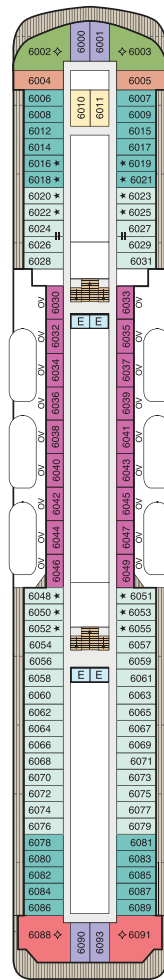

— INCLUSIONS —

LUXURY CRUISE INCLUDING:*

- FREE Gourmet Specialty Dining
- FREE Wi-Fi
- FREE Pre-paid Gratuities

*Prices are per person, based on double occupancy, and reflect all savings. Onboard meals, and entertainment are included. Wi-Fi offer includes two devices per stateroom. Prices, itinerary, and offer are subject to change. For more details visit go-next.com/terms.

— ACCOMMODATIONS —

Oceania R Class	OS	VS	A	B	C	D	F	G
Square Footage	2,000	1,200+	1,000	440	291	291	240	174
Complimentary in-suite bar with full-size premium spirits and wines	•	•						
24-hour Butler Service	•	•	•					
Coordination of shore-side dinner and entertainment reservations (once on board)	•	•	•					
Welcome bottle of Champagne	•	•	•	•				
Unlimited access to Aquamar Spa Terrace	•	•	•	•				
Free laundry Service*	•	•	•	•				
Priority Ship Embarkation	•	•	•	•				
Private Teak Veranda	•	•	•	•	•			
Floor to Ceiling Panoramic Windows	•	•	•	•	•			
Ocean View	•	•	•	•	•	•	•	•
Bathroom with Shower	•	•	•	•	•	•	•	•
Wireless Internet access and cellular service	•	•	•	•	•	•	•	•
24-Hour Room Service	•	•	•	•	•	•	•	•
Refrigerated Mini Bar	•	•	•	•	•	•	•	•
Plush Cotton Robes	•	•	•	•	•	•	•	•
Tranquility Bed	•	•	•	•	•	•	•	•

- DECK 8**
- Bridge
 - Staterooms

STATEROOM COLOR LEGEND

OS	VS	PH1	PH2	PH3	A1	A2	A3
B1	B2	C1	C2	D	S	F	G

INSIGNIA, NAUTICA, & REGATTA DECK PLAN

DECK 7

- Launderette
- Staterooms

DECK 6

- Staterooms

DECK 5

- Show Lounge
- Boutiques
- Upper Hall
- Oceania Club Ambassador Desk
- Martinis
- Casino
- Baristas
- The Grand Bar
- The Grand Dining Room

DECK 4

- Reception Desk
- Reception Hall
- Destination Services
- Concierge
- Medical Center
- Staterooms