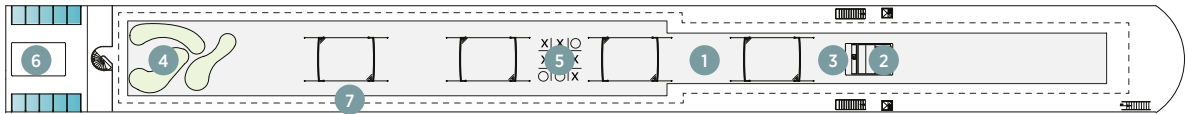

— ACCOMMODATIONS —

Emerald Star Ships	SA	S	A, B, C	E, B	ES
Square Footage	315	210	180	162	117
Exclusive dinner at the Captain's Table	•				
Walk-in wardrobe	•				
Vanity Unit	•				
Separate lounge and bedroom area	•				
In-suite Nespresso™ machine	•	•			
Balcony	•	•	•		
Floor-to-ceiling window with open-air system	•	•	•		
Picture Window				•	•
Complimentary bathrobes and slippers	•	•	•		
Minibar	•	•	•	•	
Individual climate control	•	•	•	•	•
Flat screen TV and infotainment system	•	•	•	•	•
Complimentary Wi-Fi	•	•	•	•	•

EMERALD STAR SHIPS DECK PLAN

Sun Deck

Horizon Deck

Vista Deck

Riviera Deck

Cabin Categories		
Horizon Deck		Size ft ² (m ²)
CAT SA	Owner's One-Bedroom Suite	315ft ² (29.3m ²)
CAT S	Grand Balcony Suite*	210ft ² (19.5m ²)
CAT A	Emerald Panorama Balcony Suite	180ft ² (16.7m ²)
Vista Deck		Size ft ² (m ²)
CAT B	Emerald Panorama Balcony Suite	180ft ² (16.7m ²)
CAT C	Emerald Panorama Balcony Suite	180ft ² (16.7m ²)
Riviera Deck		Size ft ² (m ²)
CAT D	Emerald Stateroom	162ft ² (15m ²)
CAT E	Emerald Stateroom	162ft ² (15m ²)
CAT ES	Emerald Single Stateroom	117ft ² (10.9m ²)