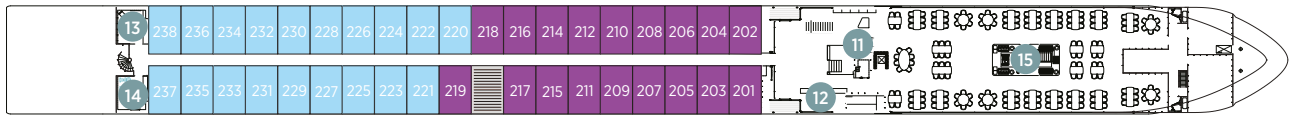

EMERALD STAR SHIPS DECK PLAN

Sun Deck

Horizon Deck

Vista Deck

Riviera Deck

Cabin Categories		
Horizon Deck		Size ft ² (m ²)
CAT SA	Owner's One-Bedroom Suite	315ft ² (29.3m ²)
CAT S	Grand Balcony Suite*	210ft ² (19.5m ²)
CAT A	Emerald Panorama Balcony Suite	180ft ² (16.7m ²)
Vista Deck		Size ft ² (m ²)
CAT B	Emerald Panorama Balcony Suite	180ft ² (16.7m ²)
CAT C	Emerald Panorama Balcony Suite	180ft ² (16.7m ²)
Riviera Deck		Size ft ² (m ²)
CAT D	Emerald Stateroom	162ft ² (15m ²)
CAT E	Emerald Stateroom	162ft ² (15m ²)
CAT ES	Emerald Single Stateroom	117ft ² (10.9m ²)