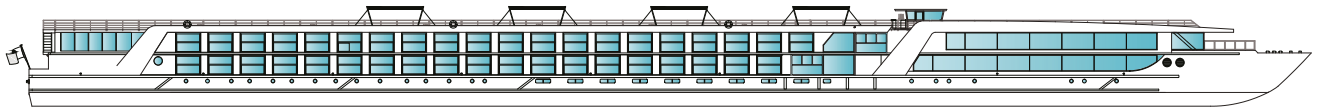

EMERALD STAR SHIPS DECK PLAN

Sun Deck

Vista Deck

Cabin Categories		
Horizon Deck		Size ft² (m²)
CAT SA	Owner's One-Bedroom Suite	315ft² (29.3m²)
CAT S	Grand Balcony Suite*	210ft² (19.5m²)
CAT A	Emerald Panorama Balcony Suite	180ft² (16.7m²)
Vista Deck		Size ft² (m²)
CAT B	Emerald Panorama Balcony Suite	180ft² (16.7m²)
CAT C	Emerald Panorama Balcony Suite	180ft² (16.7m²)
Riviera Deck		Size ft² (m²)
CAT D	Emerald Stateroom	162ft² (15m²)
CAT E	Emerald Stateroom	162ft² (15m²)
CAT ES	Emerald Single Stateroom	117ft² (10.9m²)

- 1 Sun Deck with Deck Chairs^
- 2 Navigation Bridge
- 3 Sky Barbecue
- 4 Golf Putting Green
- 5 Games Area
- 6 Retractable Glass Roof
- 7 Walking Track
- 8 Daytime Pool & Bar/Evening Cinema
- 9 The Terrace
- 10 Horizon Bar & Lounge
- 11 Lift
- 12 Reception
- 13 Wellness Area
- 14 Fitness Area
- 15 Reflections Restaurant
- 16 Hairdresser