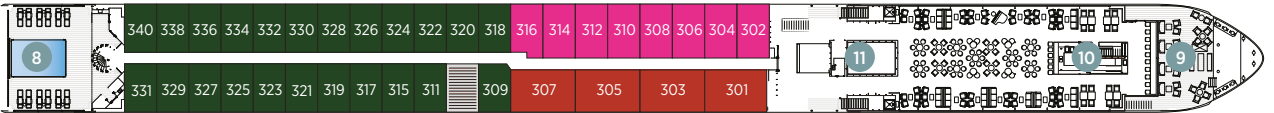

— ACCOMMODATIONS —

Emerald Star Ships	SA	S	A, B, C	E, B	ES
Square Footage	315	210	180	162	117
Exclusive dinner at the Captain's Table	•				
Walk-in wardrobe	•				
Vanity Unit	•				
Separate lounge and bedroom area	•				
In-suite Nespresso™ machine	•	•			
Balcony	•	•	•		
Floor-to-ceiling window with open-air system	•	•	•		
Picture Window				•	•
Complimentary bathrobes and slippers	•	•	•		
Minibar	•	•	•	•	
Individual climate control	•	•	•	•	•
Flat screen TV and infotainment system	•	•	•	•	•
Complimentary Wi-Fi	•	•	•	•	•

EMERALD STAR SHIPS DECK PLAN

Sun Deck

Horizon Deck

Vista Deck

Riviera Deck

Cabin Categories		
Horizon Deck		Size ft ² (m ²)
CAT SA	Owner's One-Bedroom Suite	315ft ² (29.3m ²)
CAT S	Grand Balcony Suite*	210ft ² (19.5m ²)
CAT A	Emerald Panorama Balcony Suite	180ft ² (16.7m ²)
Vista Deck		Size ft ² (m ²)
CAT B	Emerald Panorama Balcony Suite	180ft ² (16.7m ²)
CAT C	Emerald Panorama Balcony Suite	180ft ² (16.7m ²)
Riviera Deck		Size ft ² (m ²)
CAT D	Emerald Stateroom	162ft ² (15m ²)
CAT E	Emerald Stateroom	162ft ² (15m ²)
CAT ES	Emerald Single Stateroom	117ft ² (10.9m ²)