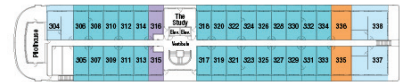

AMERICAN SONG DECK PLAN

5TH DECK

4TH DECK

3RD DECK

2ND DECK

MAIN DECK

AMERICAN SONG	OS	VS	AAM	AAC	AAL	AAR	AAG	SB
SQUARE FOOTAGE	600	405	350	316	300	275	304	250
SUITE TREATS DELIVERED EACH NIGHT	●	●						
COMPLIMENTARY ARRIVAL CHAMPAGNE	●	●						
IN-ROOM REFRIGERATOR	●	●						
SEATING AREA	●	●						
PRIVATE BALCONY	●	●	●	●	●	●	●	●
SINGLE-SERVE COFFEE BREWER	●	●	●	●	●	●	●	●
PREMIUM TOILETRIES	●	●	●	●	●	●	●	
INDIVIDUAL CLIMATE CONTROL SYSTEM	●	●	●	●	●	●	●	●
COMPLIMENTARY WI-FI	●	●	●	●	●	●	●	●
SATELLITE TV	●	●	●	●	●	●	●	●
TWICE-DAILY STATEROOM SERVICE	●	●	●	●	●	●	●	●

GS: Grand Suite VS: Veranda Suite AAM, AAC, AAL, AAR, AAG: Private Balcony SB: Single Balcony Stateroom