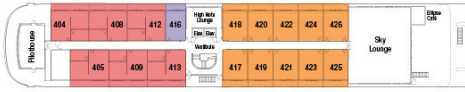

AMERICAN SERENADE DECK PLAN

5TH
DECK

4TH
DECK

3RD
DECK

2ND
DECK

MAIN
DECK

AMERICAN SERENADE

GS

VS

AAM

AAC

AAR

SB

SQUARE FOOTAGE

650

405