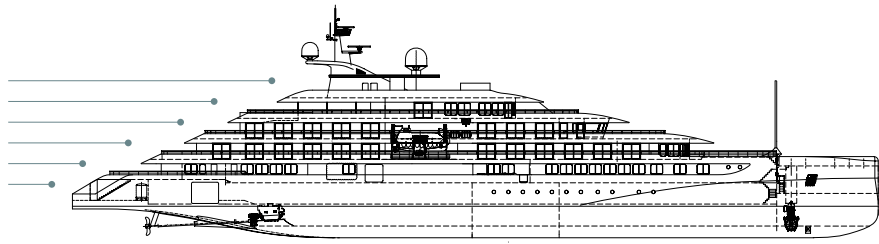

Deck Plans

- DECK 7 SKY DECK
- DECK 6 POOL DECK
- DECK 5 PANORAMA DECK
- DECK 4 OBSERVATION DECK
- DECK 3 EMERALD DECK
- DECK 2 WELLNESS DECK

Deck 7
Sky Deck

Deck 6
Pool Deck

Deck 5
Panorama Deck

Deck 4
Observation Deck

Sky Deck

Observation Lounge

Deck 3 Emerald Deck

Deck 2 Wellness Deck

- Built:
Emerald Azzurra 2022
Emerald Sakara 2023
- Length: 360.9ft (110m)
- Guests: 100
- Cabins: 50
- Crew Members: 76

- 1 Spa Pool
- 2 Sky Bar
- 3 Lifts
- 4 Aqua Café
- 5 Aqua Pool
- 6 Navigation Bridge
- 7 Life Boats
- 8 Observation Lounge
- 9 Observation Terrace
- 10 Self-service Laundry
- 11 Amici Bar & Lounge
- 12 Reception
- 13 Boutique Azzurra
- 14 La Cucina Dining
- 15 La Cucina Terrace
- 16 Medical Centre
- 17 Gym
- 18 Infrared Sauna
- 19 Elements Spa
- 20 Hairdressers
- 21 Tender Boats
- 22 Water Sports Boat
- 23 Garage
- 24 Marina Platform

Cabin Categories

Pool Deck		Size (m ²)
SA	Owner's Suite	108.8m ² - 110.8m ²
S	Deluxe Balcony Suite	35.5m ² - 37.5m ²
Panorama Deck		Size (m ²)
T	Terrace Suite	60.2m ² - 62.2m ²
A	Balcony Suite	26.5m ² - 28.5m ²
Observation Deck		Size (m ²)
Y	Yacht Suite	65m ² - 67m ²
B	Balcony Suite	26.5m ² - 28.5m ²
Emerald Deck		Size (m ²)
D	Oceanview Stateroom	17m ² - 19.5m ²

Important Information: Deck plans are an indication only and are subject to variation. Cabin sizes include terrace areas.