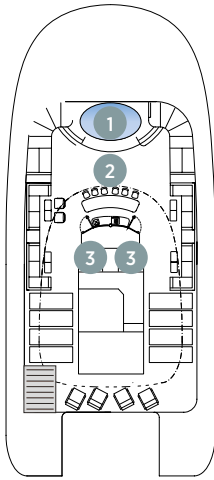

Deck Plans

- DECK 7 SKY DECK
- DECK 6 POOL DECK
- DECK 5 PANORAMA DECK
- DECK 4 OBSERVATION DECK
- DECK 3 EMERALD DECK
- DECK 2 WELLNESS DECK

Deck 7
Sky Deck

Deck 6
Pool Deck

Deck 5
Panorama Deck

Deck 4
Observation Deck

Sky Deck

Observation Lounge

Deck 3 Emerald Deck

Deck 2 Wellness Deck

- Built:
Emerald Azzurra 2022
Emerald Sakara 2023
- Length: 360.9ft (110m)
- Guests: 100
- Cabins: 50
- Crew Members: 76

- 1 Spa Pool
- 2 Sky Bar
- 3 Lifts
- 4 Aqua Café
- 5 Aqua Pool
- 6 Navigation Bridge
- 7 Life Boats
- 8 Observation Lounge
- 9 Observation Terrace
- 10 Self-service Laundry
- 11 Amici Bar & Lounge
- 12 Reception
- 13 Boutique Azzurra
- 14 La Cucina Dining
- 15 La Cucina Terrace
- 16 Medical Centre
- 17 Gym
- 18 Infrared Sauna
- 19 Elements Spa
- 20 Hairdressers
- 21 Tender Boats
- 22 Water Sports Boat
- 23 Garage
- 24 Marina Platform

Cabin Categories

Pool Deck		Size (m ²)
SA	Owner's Suite	108.8m ² - 110.8m ²
S	Deluxe Balcony Suite	35.5m ² - 37.5m ²
Panorama Deck		Size (m ²)
T	Terrace Suite	60.2m ² - 62.2m ²
A	Balcony Suite	26.5m ² - 28.5m ²
Observation Deck		Size (m ²)
Y	Yacht Suite	65m ² - 67m ²
B	Balcony Suite	26.5m ² - 28.5m ²
Emerald Deck		Size (m ²)
D	Oceanview Stateroom	17m ² - 19.5m ²

Important Information: Deck plans are an indication only and are subject to variation. Cabin sizes include terrace areas.