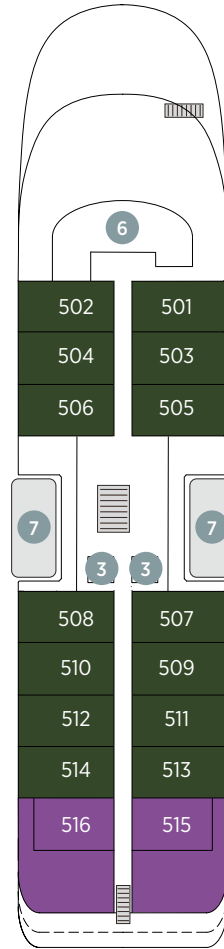

Deck Plans

- DECK 7 SKY DECK
- DECK 6 POOL DECK
- DECK 5 PANORAMA DECK
- DECK 4 OBSERVATION DECK
- DECK 3 EMERALD DECK
- DECK 2 WELLNESS DECK

Deck 7
Sky Deck

Deck 6
Pool Deck

Deck 5
Panorama Deck

Deck 4
Observation Deck

Sky Deck

Observation Lounge

Deck 3 Emerald Deck

Deck 2 Wellness Deck

- Built:
Emerald Azzurra 2022
Emerald Sakara 2023
- Length: 360.9ft (110m)
- Guests: 100
- Cabins: 50
- Crew Members: 76

- 1 Spa Pool
- 2 Sky Bar
- 3 Lifts
- 4 Aqua Café
- 5 Aqua Pool
- 6 Navigation Bridge
- 7 Life Boats
- 8 Observation Lounge
- 9 Observation Terrace
- 10 Self-service Laundry
- 11 Amici Bar & Lounge
- 12 Reception
- 13 Boutique Azzurra
- 14 La Cucina Dining
- 15 La Cucina Terrace
- 16 Medical Centre
- 17 Gym
- 18 Infrared Sauna
- 19 Elements Spa
- 20 Hairdressers
- 21 Tender Boats
- 22 Water Sports Boat
- 23 Garage
- 24 Marina Platform

Cabin Categories

Pool Deck		Size (m ²)
SA	Owner's Suite	108.8m ² - 110.8m ²
S	Deluxe Balcony Suite	35.5m ² - 37.5m ²
Panorama Deck		Size (m ²)
T	Terrace Suite	60.2m ² - 62.2m ²
A	Balcony Suite	26.5m ² - 28.5m ²
Observation Deck		Size (m ²)
Y	Yacht Suite	65m ² - 67m ²
B	Balcony Suite	26.5m ² - 28.5m ²
Emerald Deck		Size (m ²)
D	Oceanview Stateroom	17m ² - 19.5m ²

Important Information: Deck plans are an indication only and are subject to variation. Cabin sizes include terrace areas.