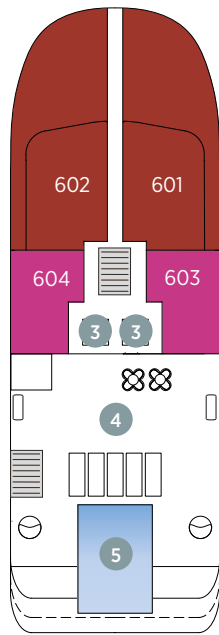

Deck Plans

- DECK 7 SKY DECK
- DECK 6 POOL DECK
- DECK 5 PANORAMA DECK
- DECK 4 OBSERVATION DECK
- DECK 3 EMERALD DECK
- DECK 2 WELLNESS DECK

Deck 7
Sky Deck

Deck 6
Pool Deck

Deck 5
Panorama Deck

Deck 4
Observation Deck

Sky Deck

Observation Lounge

Deck 3 Emerald Deck

Deck 2 Wellness Deck

- Built:
Emerald Azzurra 2022
Emerald Sakara 2023
- Length: 360.9ft (110m)
- Guests: 100
- Cabins: 50
- Crew Members: 76

- 1 Spa Pool
- 2 Sky Bar
- 3 Lifts
- 4 Aqua Café
- 5 Aqua Pool
- 6 Navigation Bridge
- 7 Life Boats
- 8 Observation Lounge
- 9 Observation Terrace
- 10 Self-service Laundry
- 11 Amici Bar & Lounge
- 12 Reception
- 13 Boutique Azzurra
- 14 La Cucina Dining
- 15 La Cucina Terrace
- 16 Medical Centre
- 17 Gym
- 18 Infrared Sauna
- 19 Elements Spa
- 20 Hairdressers
- 21 Tender Boats
- 22 Water Sports Boat
- 23 Garage
- 24 Marina Platform

Cabin Categories

Pool Deck		Size (m ²)
SA	Owner's Suite	108.8m ² - 110.8m ²
S	Deluxe Balcony Suite	35.5m ² - 37.5m ²
Panorama Deck		Size (m ²)
T	Terrace Suite	60.2m ² - 62.2m ²
A	Balcony Suite	26.5m ² - 28.5m ²
Observation Deck		Size (m ²)
Y	Yacht Suite	65m ² - 67m ²
B	Balcony Suite	26.5m ² - 28.5m ²
Emerald Deck		Size (m ²)
D	Oceanview Stateroom	17m ² - 19.5m ²

Important Information: Deck plans are an indication only and are subject to variation. Cabin sizes include terrace areas.