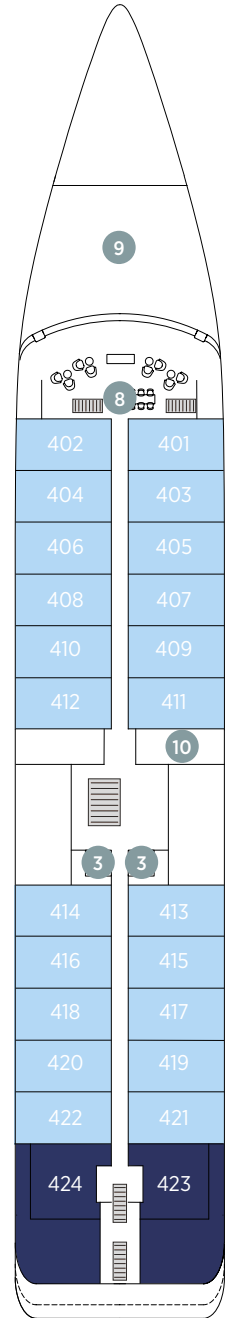

Deck Plans

- DECK 7 SKY DECK
- DECK 6 POOL DECK
- DECK 5 PANORAMA DECK
- DECK 4 OBSERVATION DECK
- DECK 3 EMERALD DECK
- DECK 2 WELLNESS DECK

Deck 7
Sky Deck

Deck 6
Pool Deck

Deck 5
Panorama Deck

Deck 4
Observation Deck

Sky Deck

Observation Lounge

Deck 3 Emerald Deck

Deck 2 Wellness Deck

- Built:
Emerald Azzurra 2022
Emerald Sakara 2023
- Length: 360.9ft (110m)
- Guests: 100
- Cabins: 50
- Crew Members: 76

- 1 Spa Pool
- 2 Sky Bar
- 3 Lifts
- 4 Aqua Café
- 5 Aqua Pool
- 6 Navigation Bridge
- 7 Life Boats
- 8 Observation Lounge
- 9 Observation Terrace
- 10 Self-service Laundry
- 11 Amici Bar & Lounge
- 12 Reception
- 13 Boutique Azzurra
- 14 La Cucina Dining
- 15 La Cucina Terrace
- 16 Medical Centre
- 17 Gym
- 18 Infrared Sauna
- 19 Elements Spa
- 20 Hairdressers
- 21 Tender Boats
- 22 Water Sports Boat
- 23 Garage
- 24 Marina Platform

Cabin Categories

Pool Deck		Size (m ²)
SA	Owner's Suite	108.8m ² - 110.8m ²
S	Deluxe Balcony Suite	35.5m ² - 37.5m ²
Panorama Deck		Size (m ²)
T	Terrace Suite	60.2m ² - 62.2m ²
A	Balcony Suite	26.5m ² - 28.5m ²
Observation Deck		Size (m ²)
Y	Yacht Suite	65m ² - 67m ²
B	Balcony Suite	26.5m ² - 28.5m ²
Emerald Deck		Size (m ²)
D	Oceanview Stateroom	17m ² - 19.5m ²

Important Information: Deck plans are an indication only and are subject to variation. Cabin sizes include terrace areas.