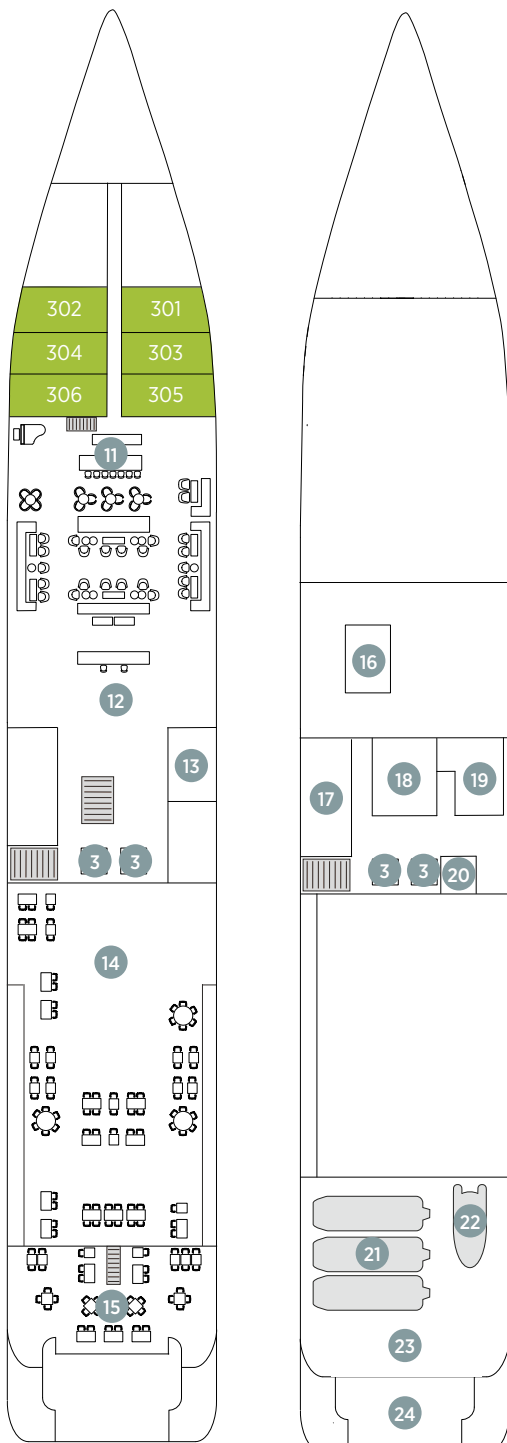

Deck Plans

- DECK 7 SKY DECK
- DECK 6 POOL DECK
- DECK 5 PANORAMA DECK
- DECK 4 OBSERVATION DECK
- DECK 3 EMERALD DECK
- DECK 2 WELLNESS DECK

Deck 7
Sky Deck

Deck 6
Pool Deck

Deck 5
Panorama Deck

Deck 4
Observation Deck

Sky Deck

Observation Lounge

Deck 3 Emerald Deck

Deck 2 Wellness Deck

- Built:
Emerald Azzurra 2022
Emerald Sakara 2023
- Length: 360.9ft (110m)
- Guests: 100
- Cabins: 50
- Crew Members: 76

- 1 Spa Pool
- 2 Sky Bar
- 3 Lifts
- 4 Aqua Café
- 5 Aqua Pool
- 6 Navigation Bridge
- 7 Life Boats
- 8 Observation Lounge
- 9 Observation Terrace
- 10 Self-service Laundry
- 11 Amici Bar & Lounge
- 12 Reception
- 13 Boutique Azzurra
- 14 La Cucina Dining
- 15 La Cucina Terrace
- 16 Medical Centre
- 17 Gym
- 18 Infrared Sauna
- 19 Elements Spa
- 20 Hairdressers
- 21 Tender Boats
- 22 Water Sports Boat
- 23 Garage
- 24 Marina Platform

Cabin Categories

Pool Deck		Size (m ²)
SA	Owner's Suite	108.8m ² - 110.8m ²
S	Deluxe Balcony Suite	35.5m ² - 37.5m ²
Panorama Deck		Size (m ²)
T	Terrace Suite	60.2m ² - 62.2m ²
A	Balcony Suite	26.5m ² - 28.5m ²
Observation Deck		Size (m ²)
Y	Yacht Suite	65m ² - 67m ²
B	Balcony Suite	26.5m ² - 28.5m ²
Emerald Deck		Size (m ²)
D	Oceanview Stateroom	17m ² - 19.5m ²

Important Information: Deck plans are an indication only and are subject to variation. Cabin sizes include terrace areas.